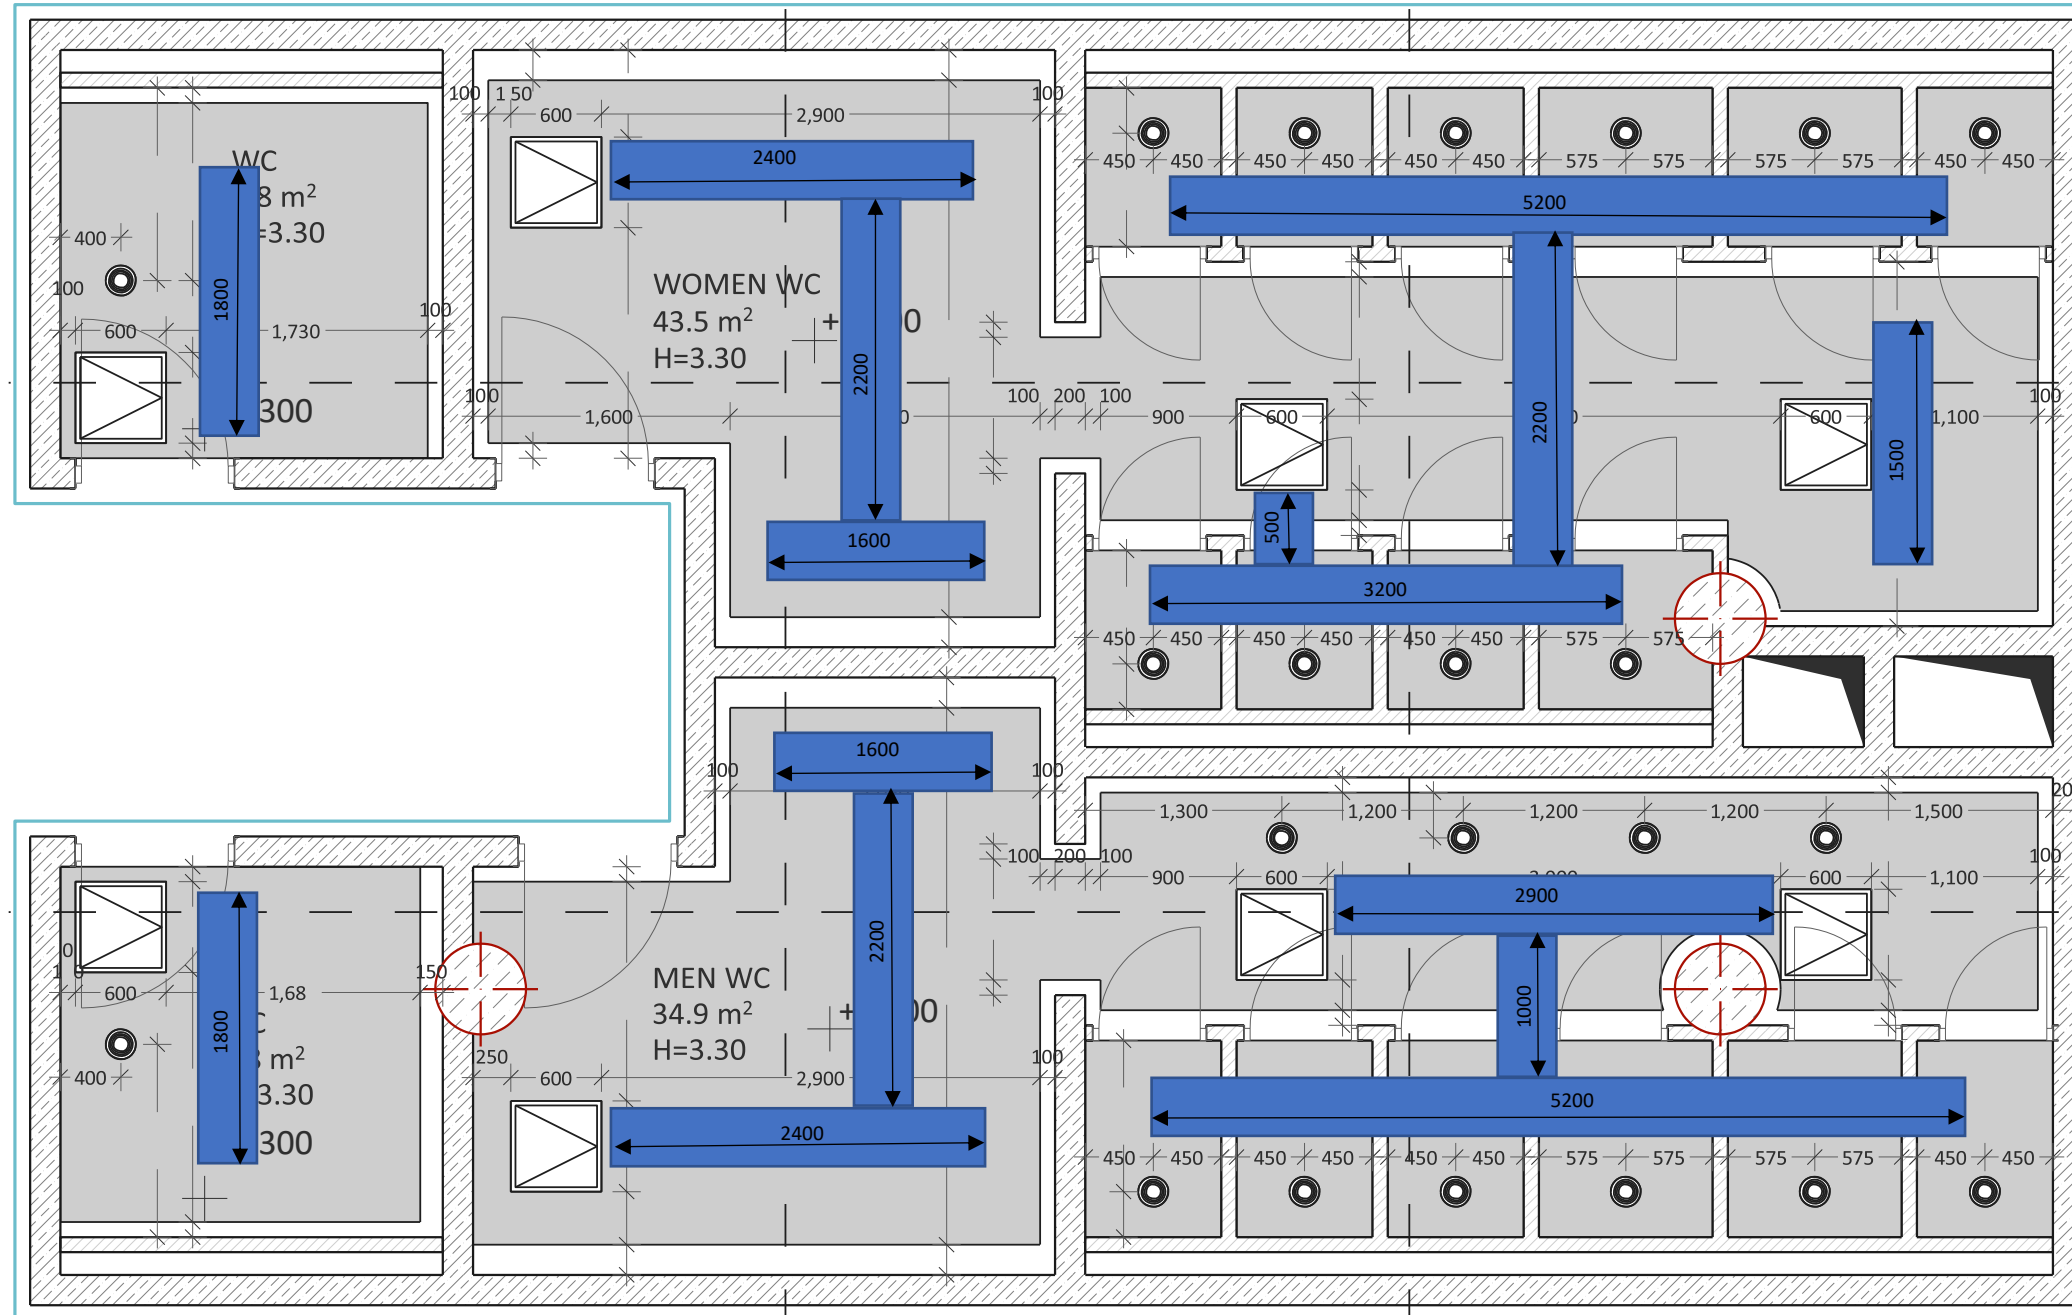

The schematic draft of Catwalk

[Type here]

Sanitary nodes renovation project The Catwalk above the suspended ceiling

[Type here]

1st-2nd and 3rd floors C-block