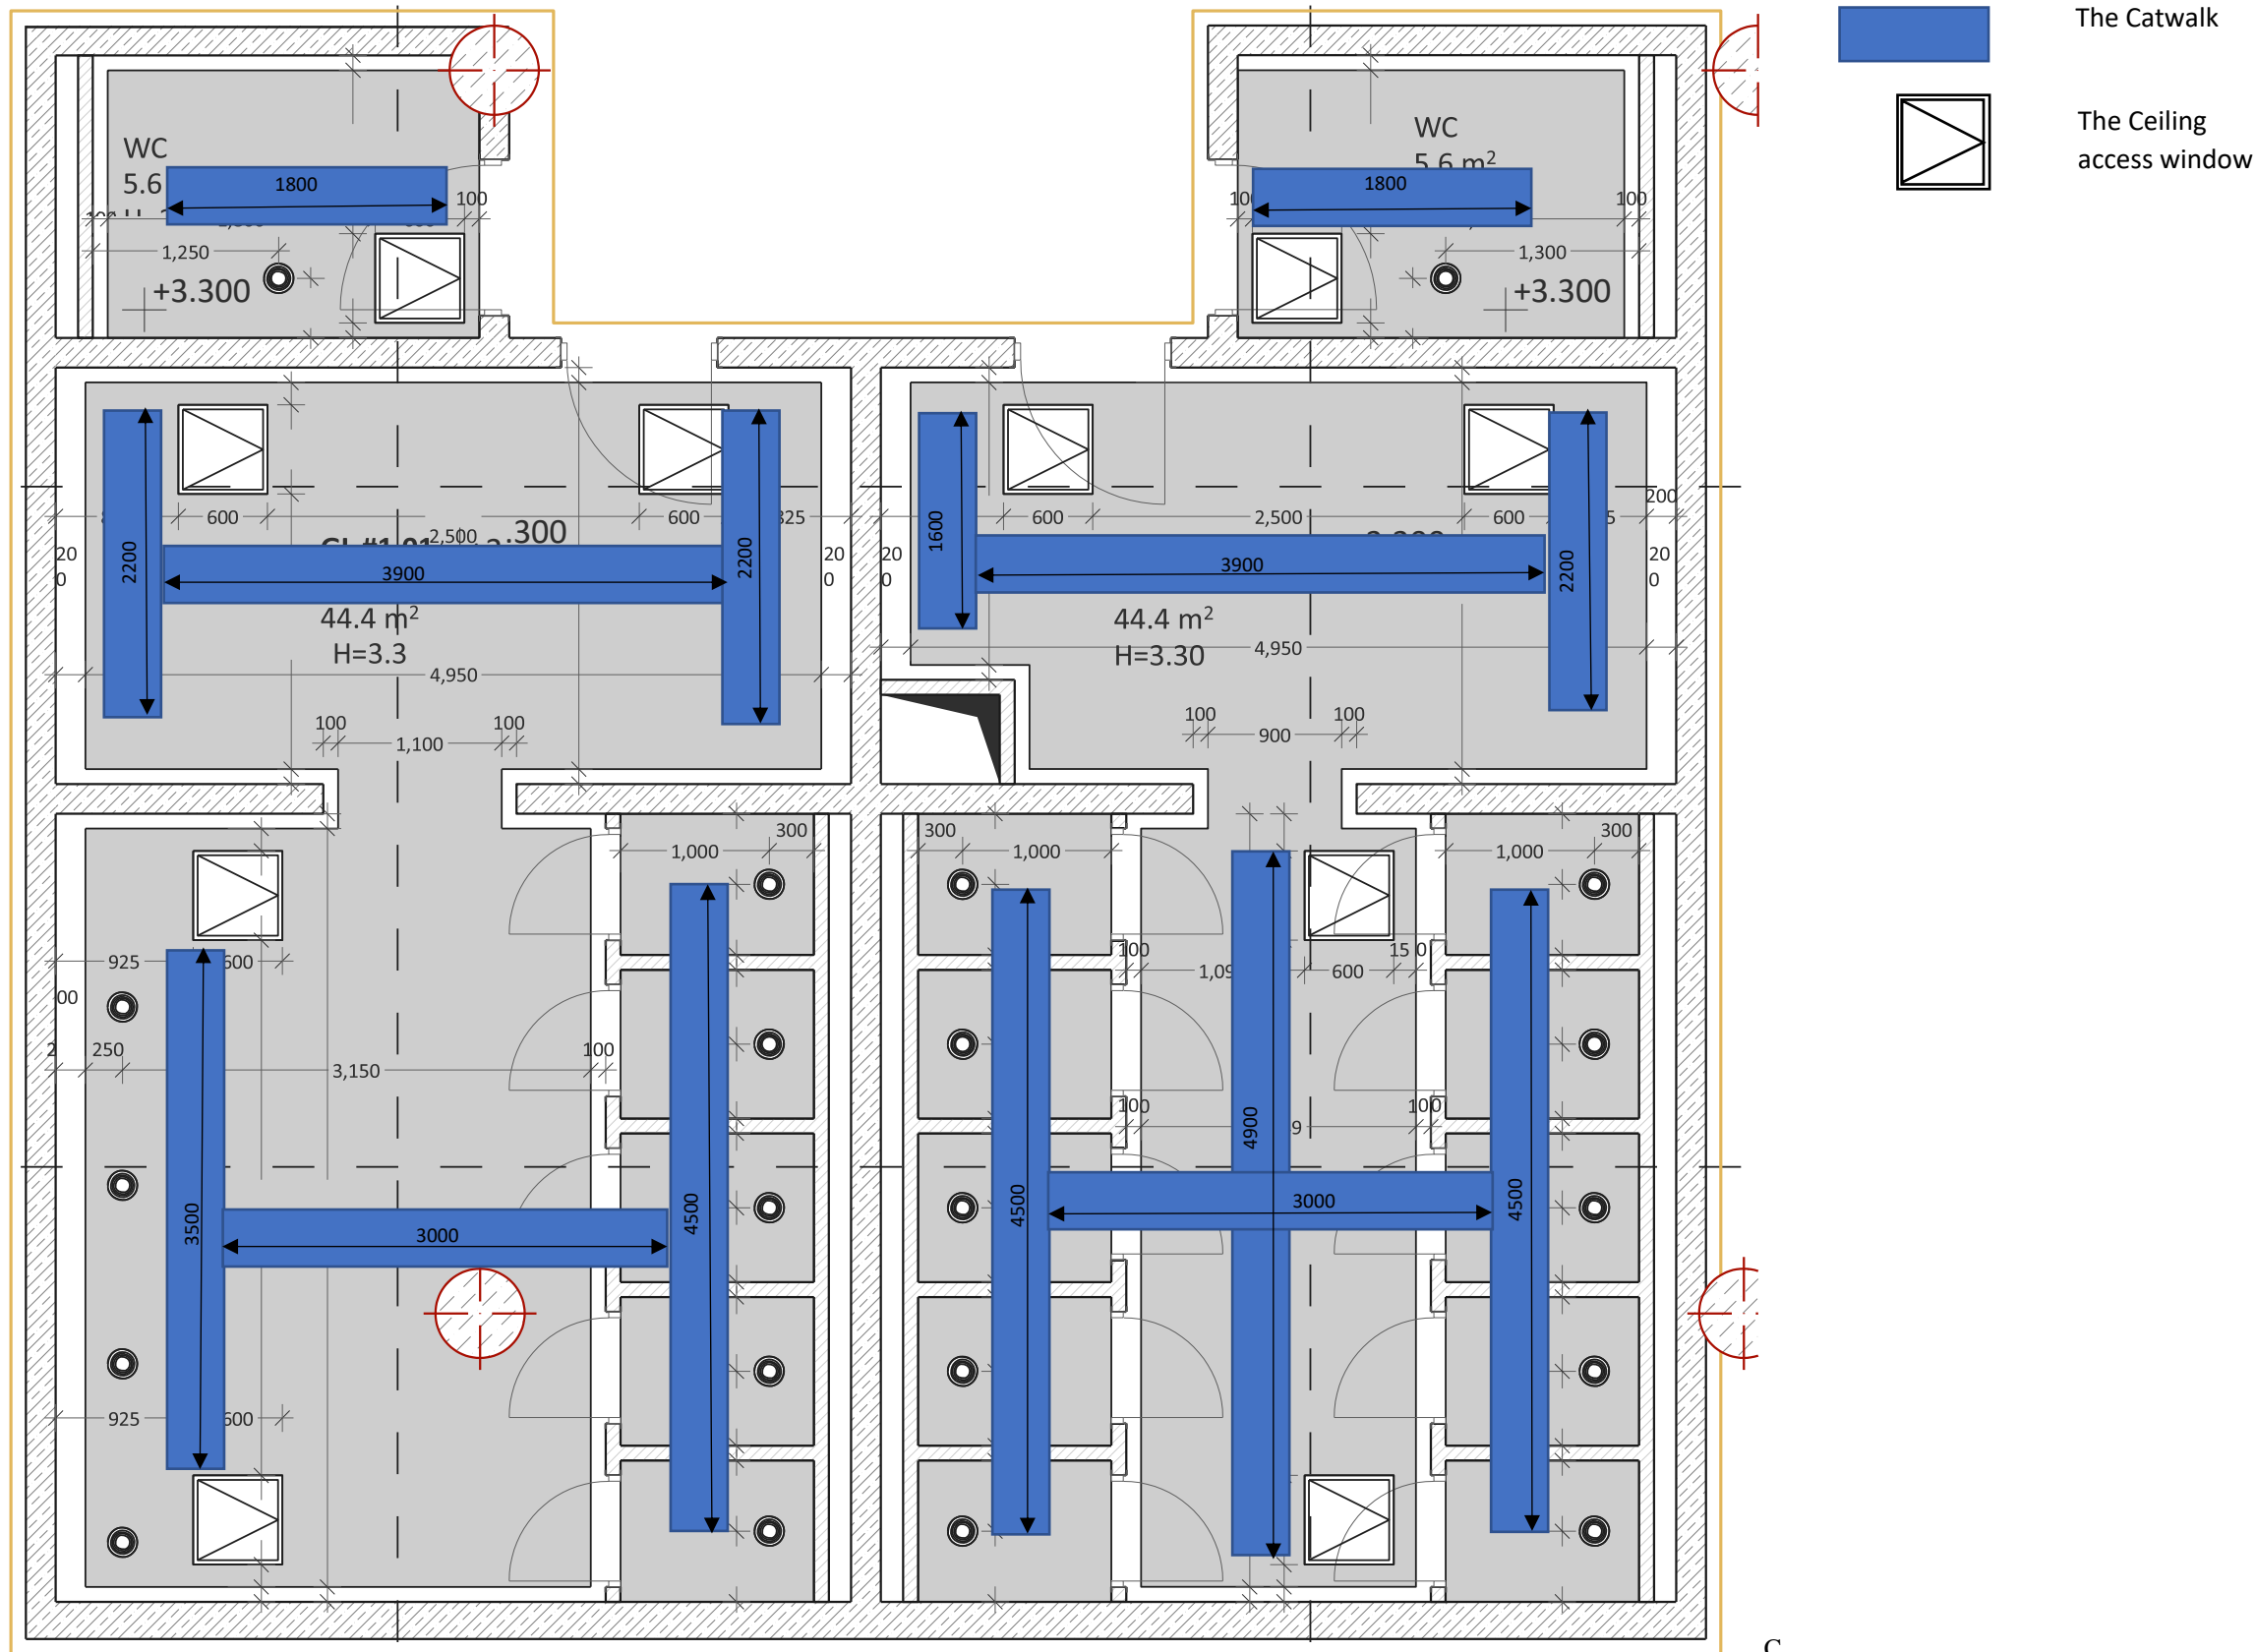

# Sanitary nodes renovation project The Catwalk above the suspended ceiling

[Type here]

## 1<sup>st</sup> -2<sup>nd</sup> and 3<sup>rd</sup> Floors, B-block

[Type here]